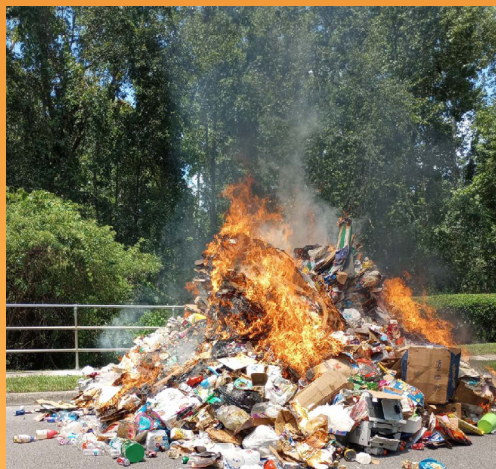

Help protect our waste collection workers and the environment by properly disposing of lithium-ion batteries.

To find a convenient battery disposal location, visit Call2Recycle.org.

		Lithium-Ion Batteries + Carts = FIRES		

Lithium-ion batteries contain heavy metals and corrosive materials that can contaminate the environment. When they are damaged, exposed to high temperatures, or have internal failures, these batteries can overheat and cause fires, so **they should never be placed in curbside collection carts.**

When a fire breaks out on a garbage or recycling truck, the driver must quickly empty the vehicle's contents onto the roadway to reduce the chances of injury and damage. Once extinguished by firefighters, the mess then has to be cleaned up for proper disposal.

Bring lithium-ion batteries (and electronics containing them if not easily separated) to an Orange County household hazardous waste facility:

Orange County Landfill
5901 Young Pine Road
Orlando 32829
Mon. - Sat. | 8 a.m. - 5 p.m.

Porter Transfer Station
1326 Good Homes Road
Orlando 32818
Mon. - Sat. | 8 a.m. - 5 p.m.

Please cover all battery terminals with tape and separate them from other batteries.

More info:
ocfl.net/HHW

After enjoying your Fourth of July fireworks, remember to dispose of them safely. They should be soaked in water, placed in a bag, and tossed in the garbage cart. Improper disposal can damage the cart, harm the neighborhood, and injure waste collection workers. Fireworks are not recyclable, so keep them out of the recycling cart.